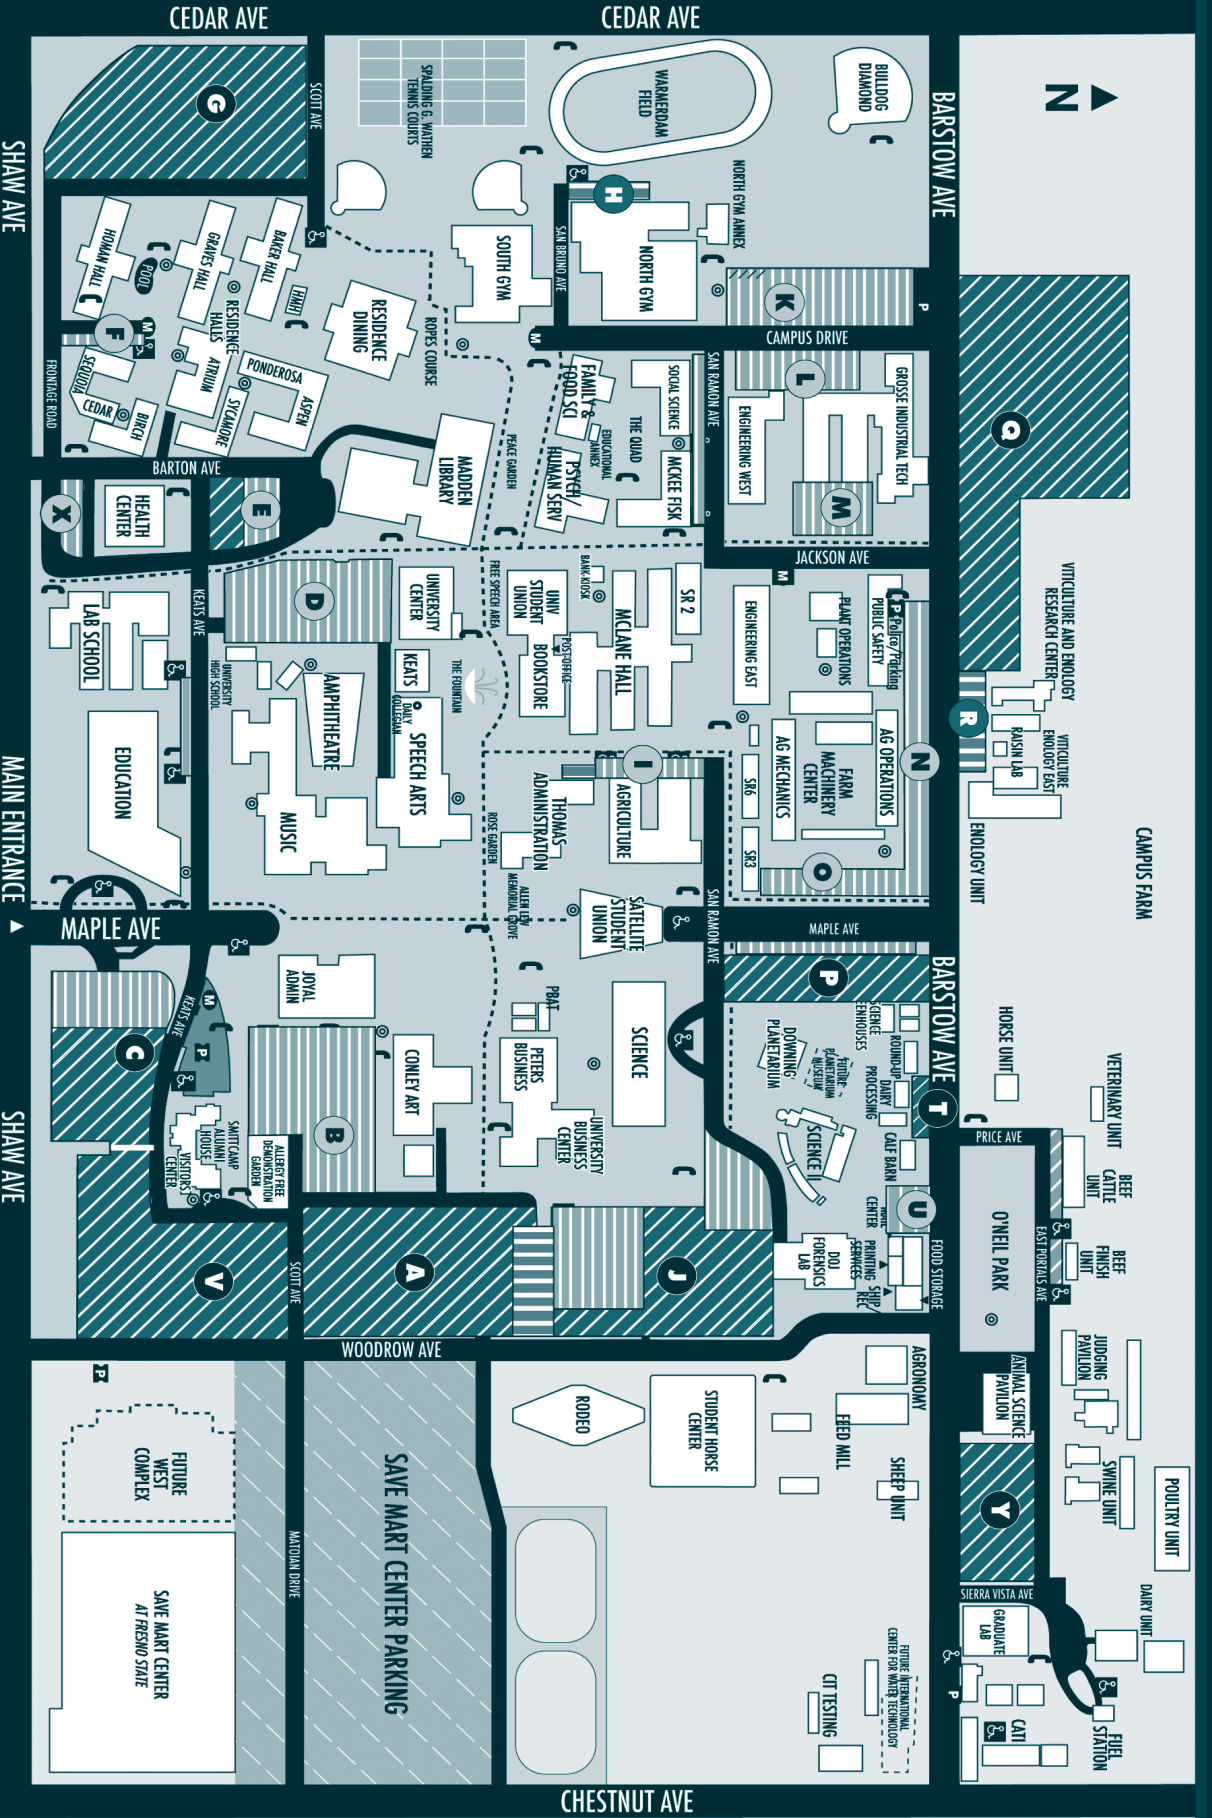

# CALIFORNIA STATE UNIVERSITY, FRESNO

- GREEN PERMIT  
STUDENT/PUBLIC PARKING
- YELLOW PERMIT  
FACULTY/STAFF PARKING

- BLUE PERMIT  
DISABLED PARKING
- GOLD PERMIT  
SPECIAL USER PARKING

- SHORT TERM PARKING
- SAVE MART CENTER PARKING

- MOTORCYCLE PARKING
- DAILY PARKING PERMIT DISPENSERS

- PARKING METERS
- SAFE LIGHTING PATH

- EMERGENCY TELEPHONE
- Smoking allowed only  
in designated areas.

AUXILIARY CORPORATIONS